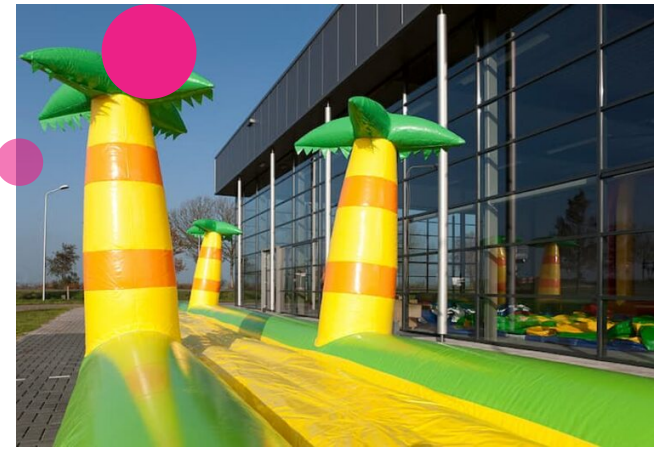

Sliding mat Belly slide jungle (yellow)

Everyone who plays on an inflatable, knows that it is so much fun. And everyone especially likes to climb and go down a slide! JB has therefore made a replaceable sliding mat specially for the Belly Slide Jungle, so that your most popular inflatable can make your customers happy even longer. The quality of the material is obviously high, as you are used to from JB.