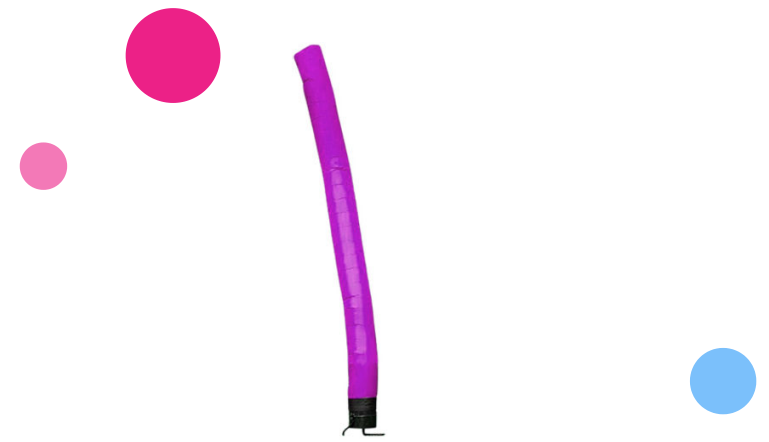

# Skytube 6m purple

Want to buy a Skytube? You can at JB!

For companies or other organizations looking for a distinctive feature on their doorsteps, for instance during a major promo week, a grand opening, or because 'getting noticed a bit more every now and then is not a bad thing'- a skytube is always a good idea. JB-Inflatables supplies skytubes in any size, color and variety. Moreover; you can design them yourself, or have our design team create a cool one for you. Your customer is guaranteed to get much enjoyment out of these sky dancers.

Color: Purple

Please note: This product is offered without a skydancer blower, this skydancer blower can be ordered separately.

## Inflated product

Width 2ft

Height 20ft